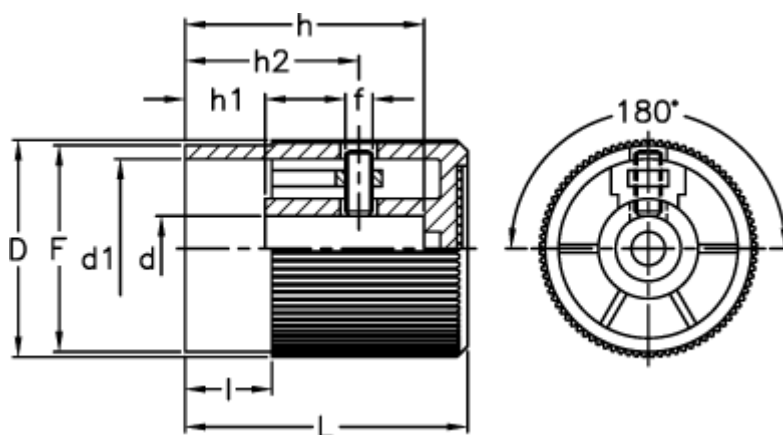

Article number: 2306031211

Description: E+G Knurled grip knob
IZP.35 N-10

Measures

D	= 35	l	= 15
d1	= 28	L	= 45
d H8	= 10		
f	= M5		
F	= 33		
h	= 37		
h1	= 15		
h2	= 27		